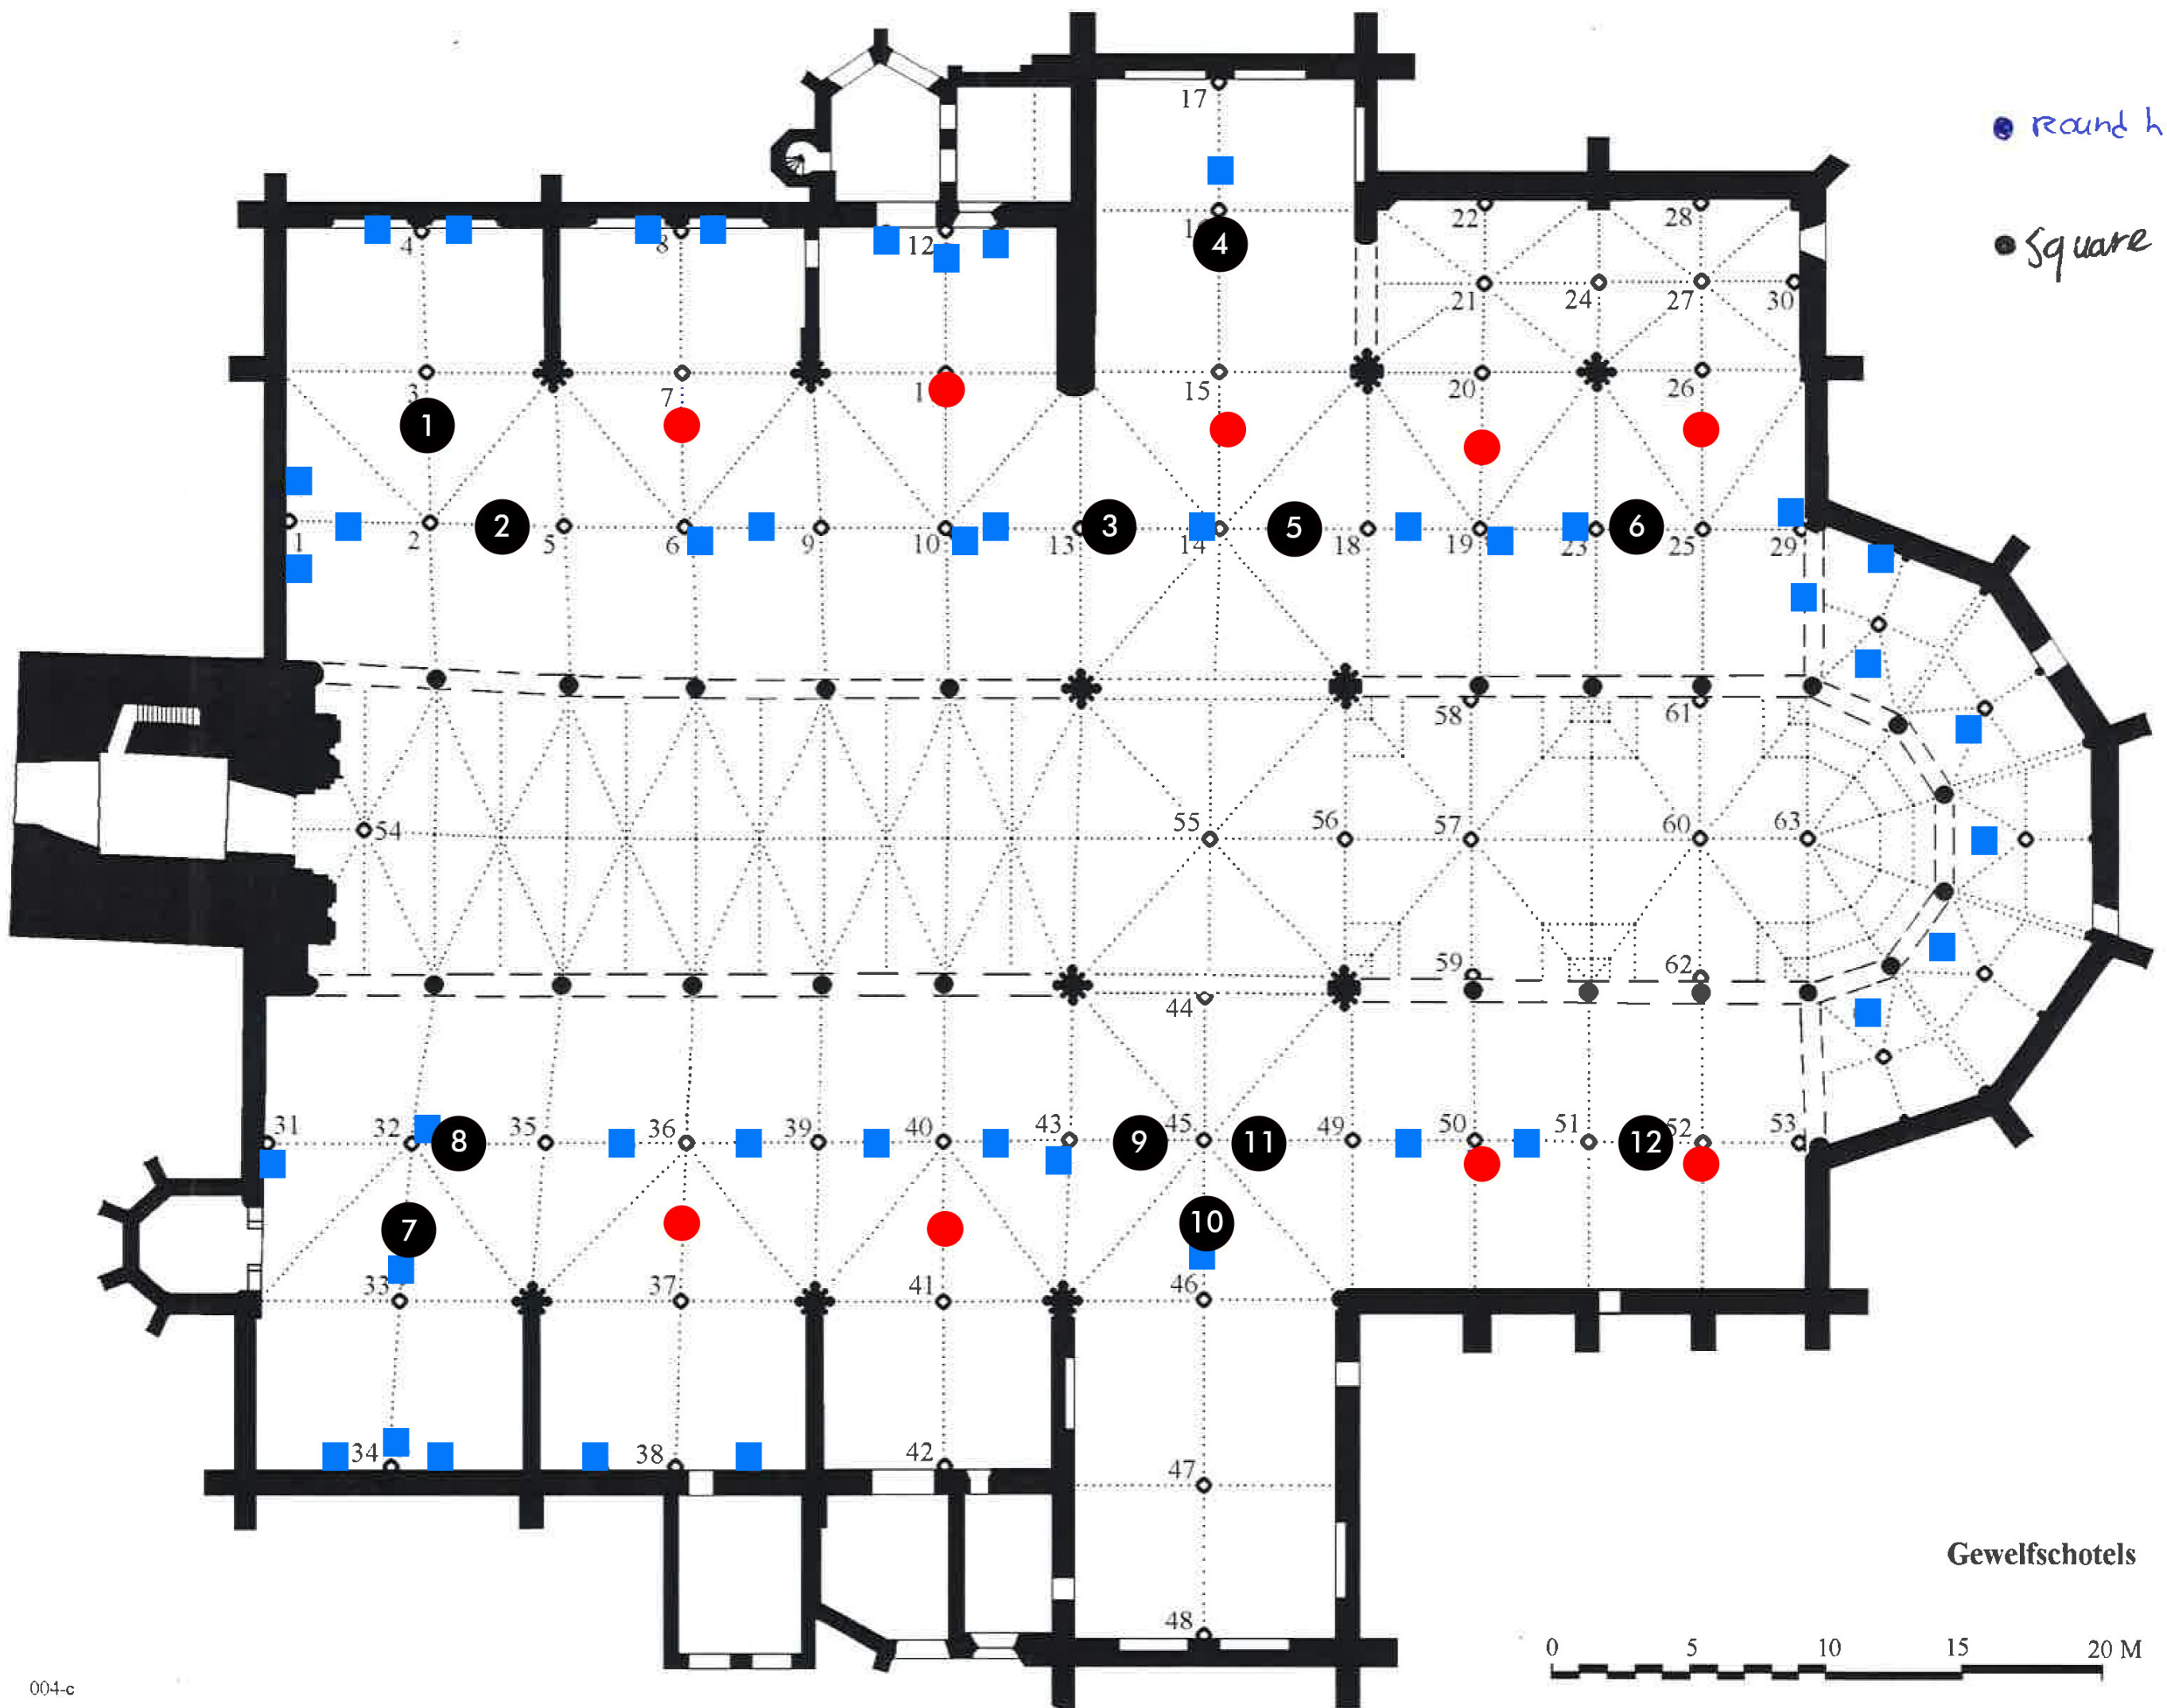

Suspended Silo  
140cm x 140cm x 500cm

speaker system  
created separately

All lip and bolt  
connections  
on the inside

● round hole  
● square hole

Gewelbschotels

0 5 10 15 20 M