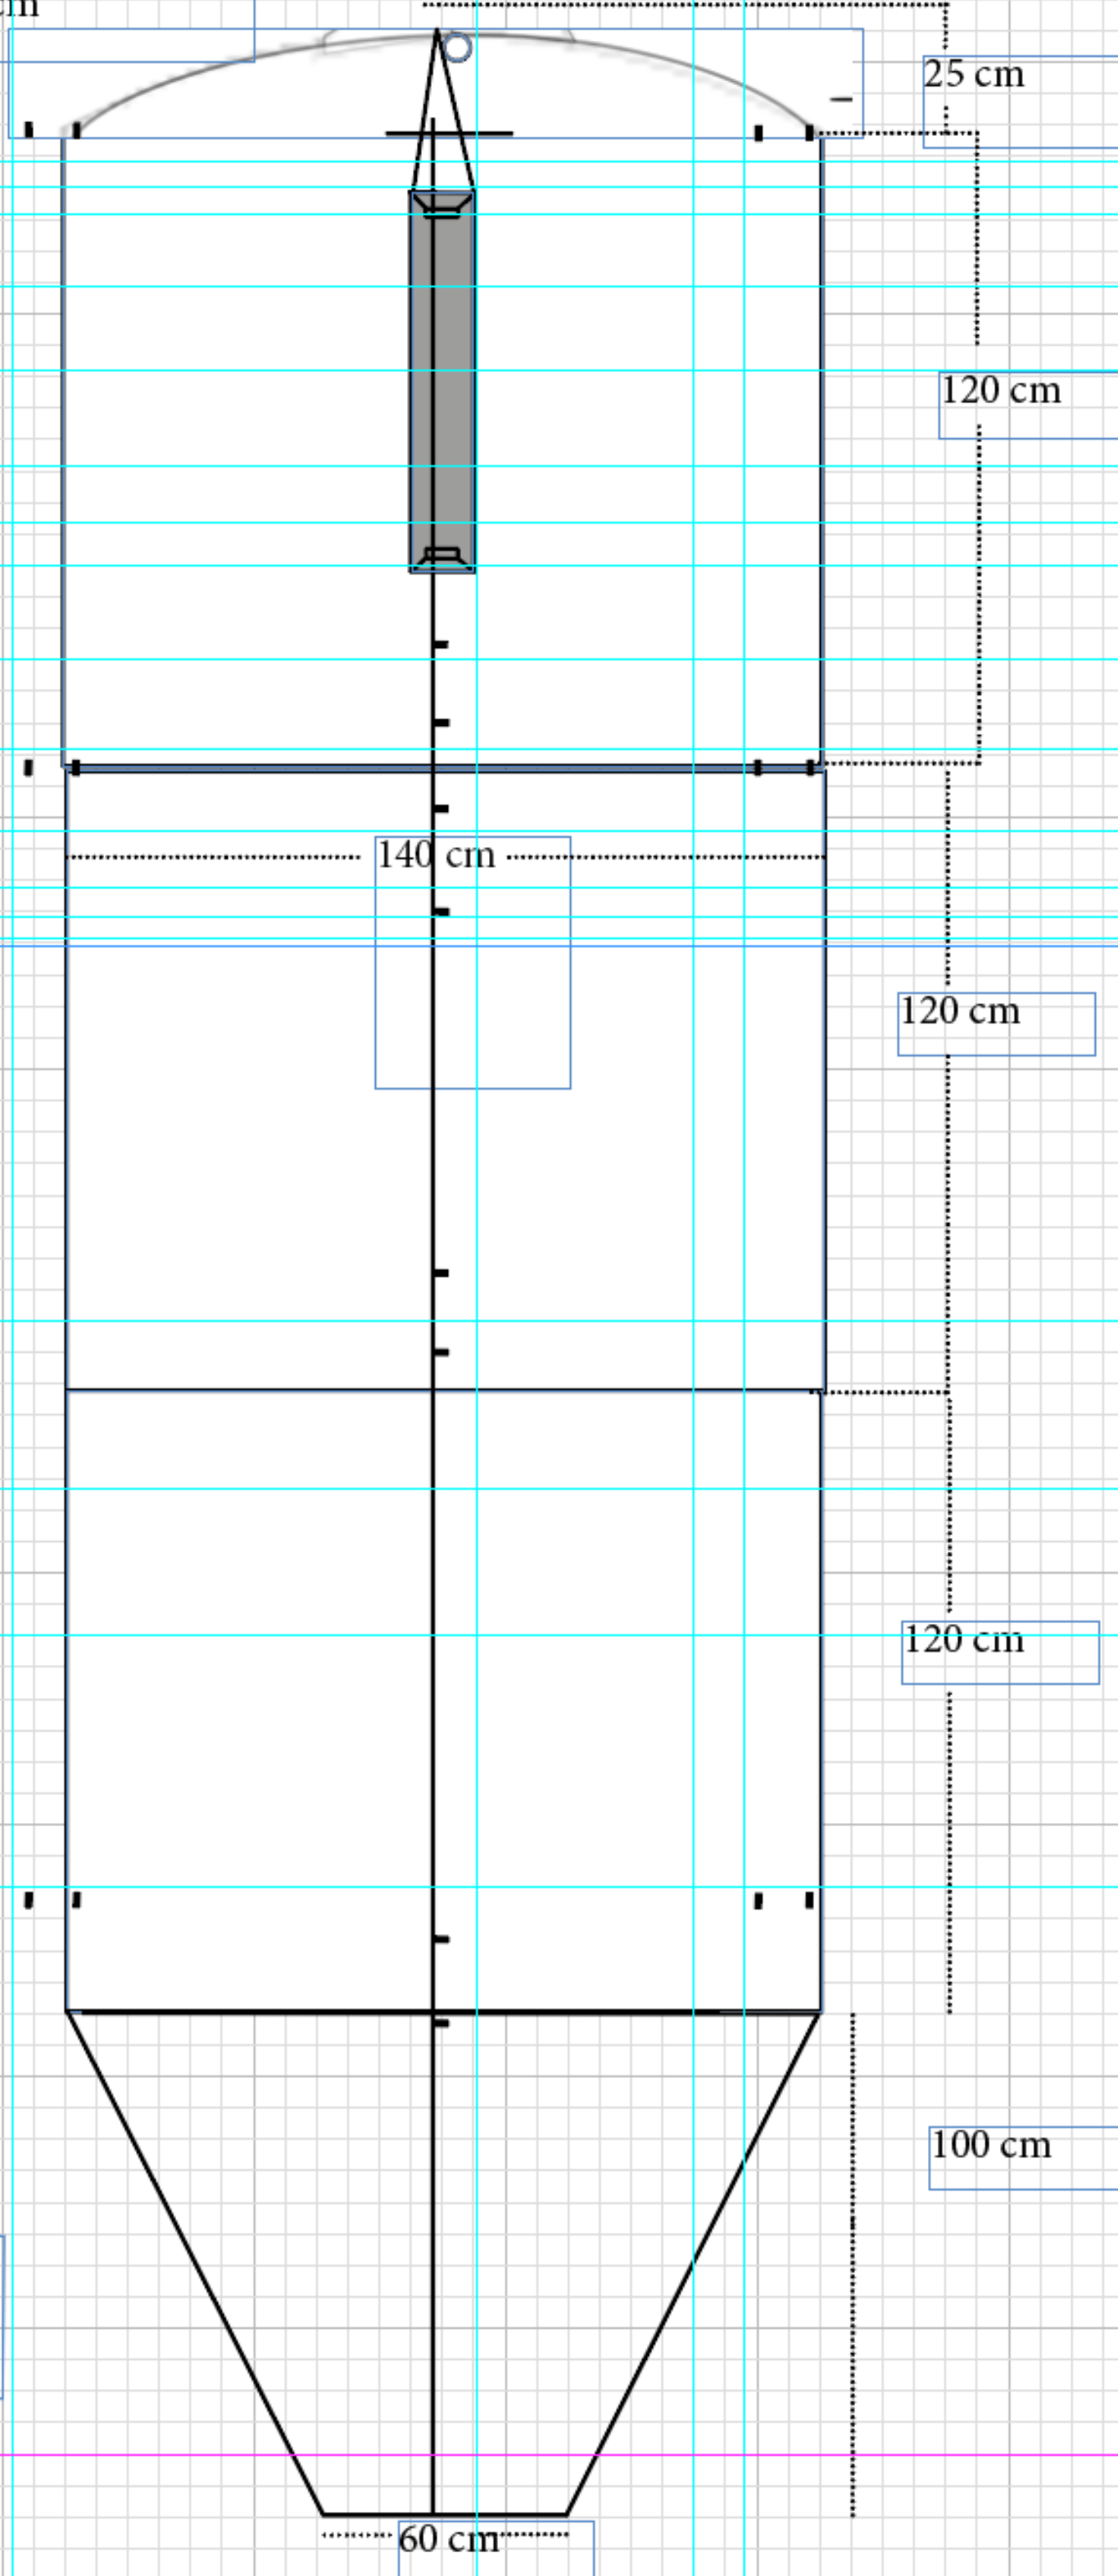

Suspended Silo  
140cm x 140cm x 500cm

speaker system  
created separately

All lip and bolt  
connections  
on the inside

● round hole  
● square hole

Gewelbschotels

0 5 10 15 20 M